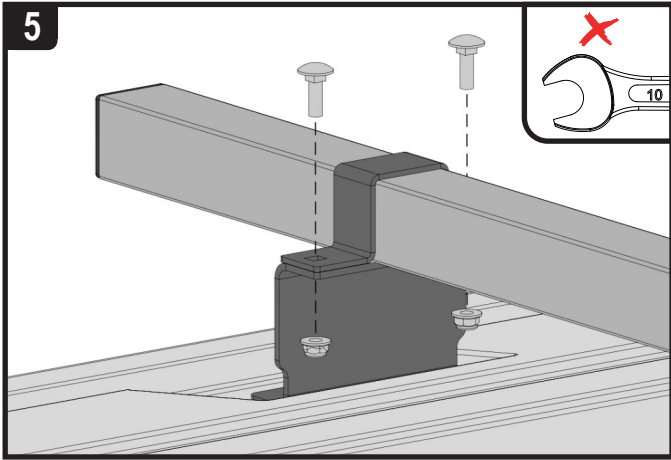

AR5342-L

2 Steel-Line Roof Bars

Ford Transit Custom 2012>

Installation Guide

Kit Contents

FX4020 X8
(M8)

FX4016 X8
(M6)

FX4019 X8
(M8)