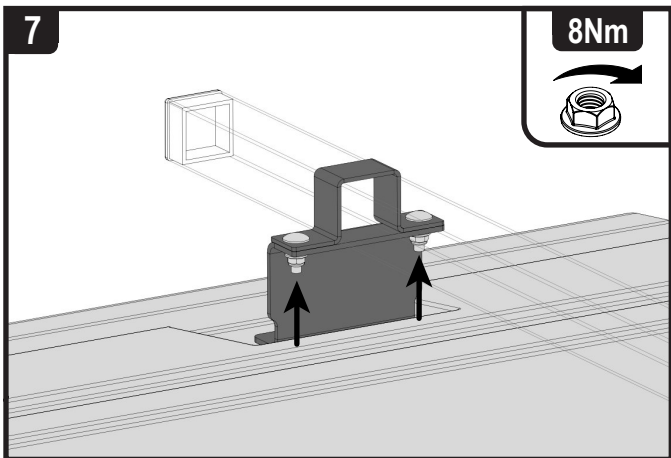

AR5342-L

2 Steel-Line Roof Bars

Ford Transit Custom 2012>

Installation Guide

Kit Contents

FX4020 X8
(M8)

FX4016 X8
(M6)

FX4019 X8
(M8)