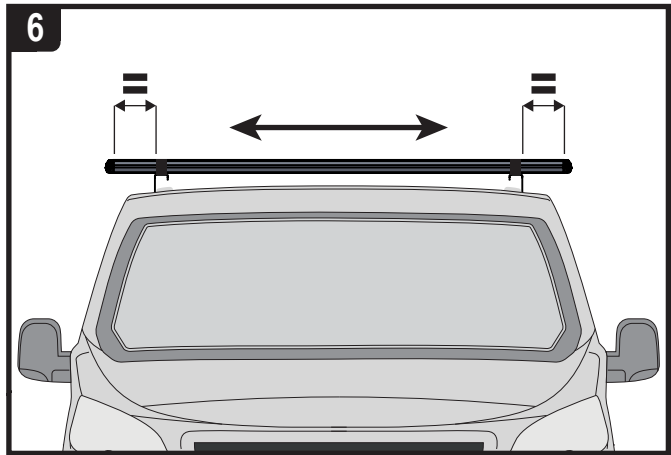

AR5342-L

2 Steel-Line Roof Bars

Ford Transit Custom 2012>

Installation Guide

Kit Contents

FX4020 X8
(M8)

FX4016 X8
(M6)

FX4019 X8
(M8)