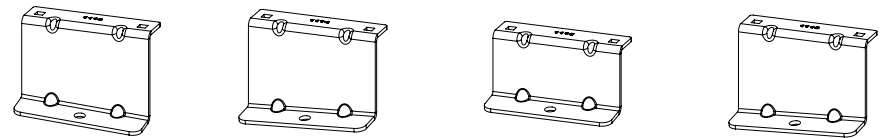

ME0772 X2   **ME0773 X2**   **ME0774 X1**   **ME0775 X1**